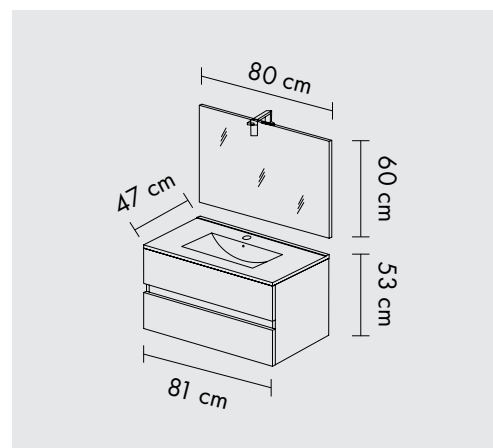

EASY

80 CM | 100 CM

- ❖ Wall-mounted Furniture
- ❖ Soft close drawers
- ❖ IP44 LED Lamp
- ❖ ABS Edges
- ❖ Ceramic Washbasin

EASY80/F00

Important:
**Orders to be made only for
single article per pallet.**

Wall-mounted furniture with two soft close drawers, ceramic washbasin, 80 cm wide, and Mirror 80x60cm with LED lamp.

Finish:
Glossy White

EAN:
5945846136832

EASY100/RF

Important:
**Orders to be made only for
single article per pallet.**

Wall-mounted furniture with two soft close drawers, ceramic washbasin, 100 cm wide, and Mirror 100x60cm with LED lamp.

Articles List:

EASY	Description	ART. / EAN CODE				Order multiple of (pcs)
		Glossy White	White Oak	Oak	Grey Oak	
	Wall-mounted furniture with two soft close drawers, ceramic washbasin, 80 cm wide, and Mirror 80x60cm with LED lamp.	EASY80/F00 5945846136832	EASY80/RB 5945846123351	EASY80/RF 5945846124396	EASY80/RG 5945846123344	6
	Wall-mounted furniture with two soft close drawers, ceramic washbasin, 100 cm wide, and Mirror 100x60cm with LED lamp.	EASY100/F00 5945846136849	EASY100/RB 5945846123368	EASY100/RF 5945846124426	EASY100/RG 5945846123337	3
	Wall-mounted column with two reversible doors.	223DR/F00 5945846136856	223DR/RB 5945846124525	223DR/RF 5945846124532	223DR/RG 5945846124549	6