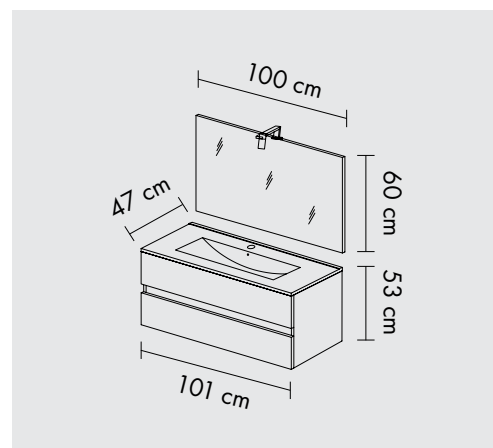

EASY100/RF

Important:
**Orders to be made only for
single article per pallet.**

Wall-mounted furniture with two soft close drawers, ceramic washbasin, 100 cm wide, and Mirror 100x60cm with LED lamp.

Finish:

Oak

EAN:

5945846124426