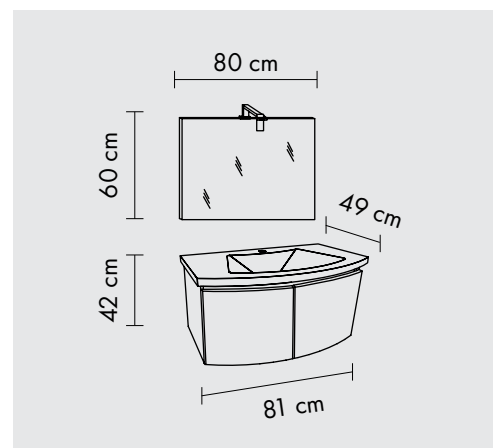

Wall-mounted furniture with two soft-closing doors, ceramic washbasin, 80 cm wide, and Mirror 80x60 cm with LED lamp.

Finish: Glossy White

EAN: 5945846137419

Order multiple of: 4 buc.

GIULIA/F40/00

Important:

Orders to be made only for single article per pallet.

Wall-mounted furniture with two soft-closing doors, ceramic washbasin, 80 cm wide, and Mirror 80x60 cm with LED lamp.

Finish: Gold Oak + Glossy White

EAN: 5945846137426

Order multiple of: 4 buc.

GIULIA/F41/00

Important:

Orders to be made only for single article per pallet.

Wall-mounted furniture with two soft-closing doors, ceramic washbasin, 80 cm wide, and Mirror 80x60 cm with LED lamp.