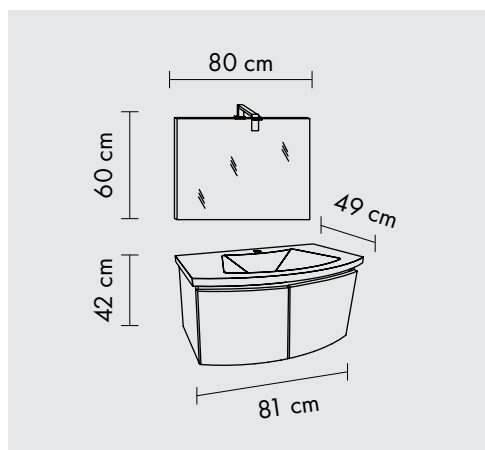

GIULIA

80 CM

- ❖ Wall-mounted Furniture
- ❖ Soft close hinges
- ❖ IP44 LED Lamp
- ❖ Coated fronts made with curved MDF
- ❖ Ceramic Washbasin

GIULIA/F00/00

Important:

Orders to be made only for single article per pallet.

Wall-mounted furniture with two soft-closing doors, ceramic washbasin, 80 cm wide, and Mirror 80x60 cm with LED lamp.

Finish: Glossy White

EAN: 5945846137419

Order multiple of: 4 buc.

GIULIA/F40/00

Important:

Orders to be made only for single article per pallet.

Wall-mounted furniture with two soft-closing doors, ceramic washbasin, 80 cm wide, and Mirror 80x60 cm with LED lamp.

Finish: Gold Oak + Glossy White

EAN: 5945846137426

Order multiple of: 4 buc.

GIULIA/F41/00

Important:

Orders to be made only for single article per pallet.

Wall-mounted furniture with two soft-closing doors, ceramic washbasin, 80 cm wide, and Mirror 80x60 cm with LED lamp.