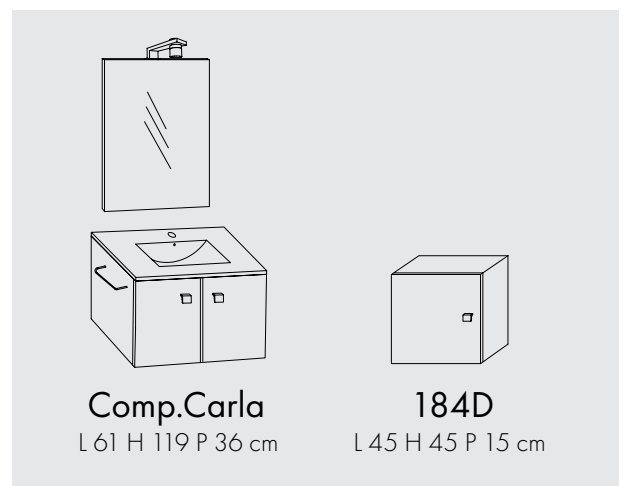

COMP.CARLA 60CM

Important:
**Orders to be made only for
single article per pallet.**

Wall-mounted furniture with two doors, ceramic washbasin, 60 cm wide, and Mirror with LED lamp.

Wall-mounted cabinet with a reversible door.

Finish:
Glossy White