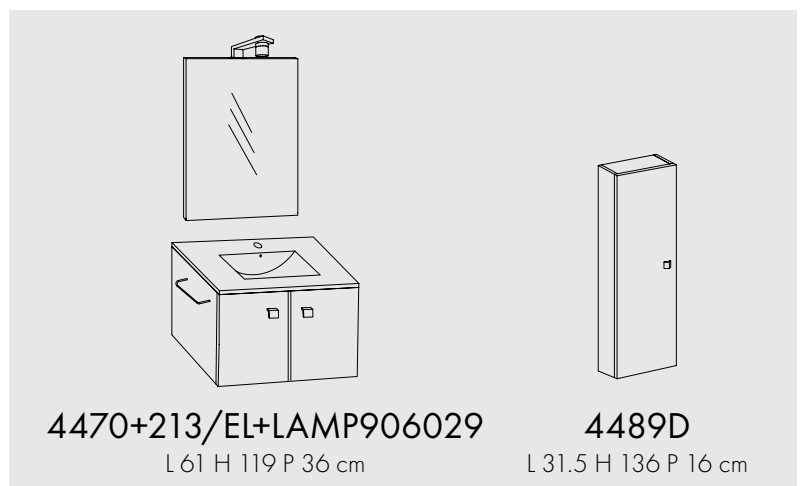

ZAFFIRO 60CM

Important:
**Orders to be made only for
single article per pallet.**

Wall-mounted furniture with two doors, ceramic washbasin, 60 cm wide, and Mirror with LED lamp.

Wall-mounted column with a reversible door.

Finish:
Grey Oak