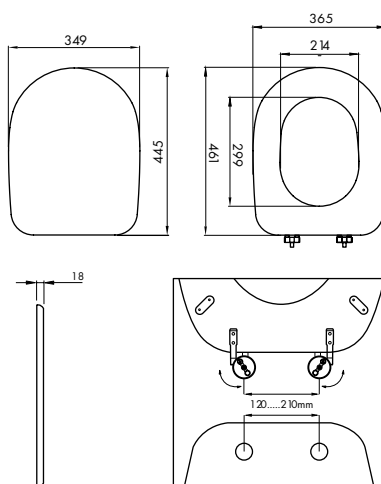

ALFANA | Code: CWATAL

Hinge type: universal metallic hinge

Color: Glossy White

EAN Code: 5945846063893