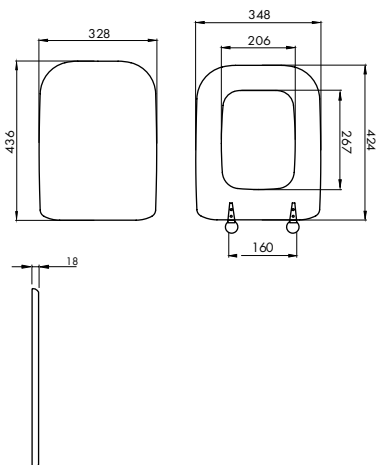

CONCA | Code: CWATCONA

Hinge type: "Conca" metallic hinge

Color: Glossy White

EAN Code: 5945846032554