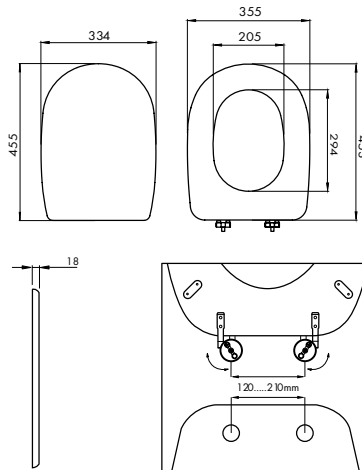

ESEDRA | Code: CWATE

Hinge type: expansive metallic hinge

Color: Glossy White

EAN Code: 5945846003844