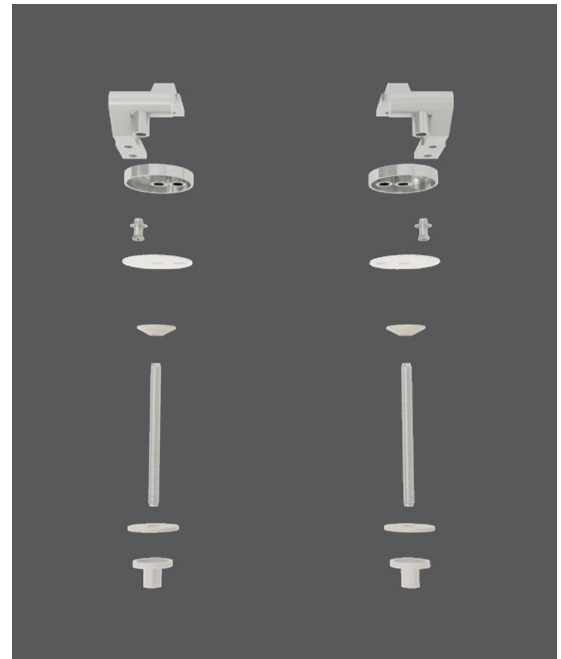

DESCRIPTION

Toilet seats, universal model, are seats suitable for most toilet bowls that you can find in dedicated stores. These seats, thanks to their specific shape and adjustable metal hinge, can be easily mounted on your toilet bowl.

CARACTERISTICS

- ANTIBACTERIAL
- 3 YEAR WARRANTY
- VARIOUS OPTIONS
- ULTRA RESISTANT

- NON-SLIP CLEATS
- EASY TO INSTALL
- HEAT RESISTANT
- EASY TO CLEAN

- ECO FRIENDLY
- RECYCLABLE PACKAGING
- MODERN DESIGN

TECHNICAL DRAWING

HINGE