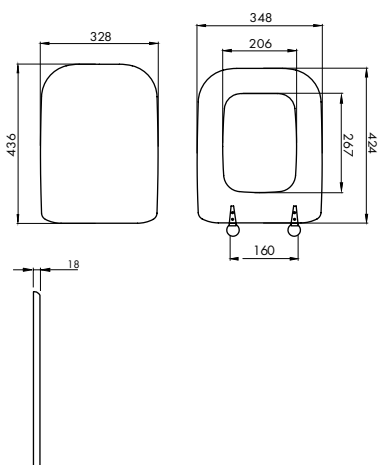

CONCA | Code: CWATCON01

Hinge type: "Conca" metallic hinge

Color: Glossy Champagne

EAN Code: 5945846000683

CONCA | Code: CWATCONA

Hinge type: "Conca" metallic hinge

Color: Glossy White

EAN Code: 5945846032554