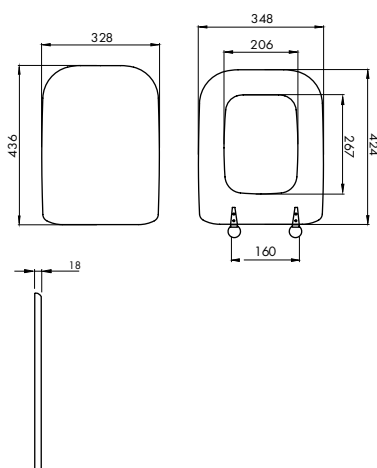

COLIBRI 2 | Code: CWATC2

Hinge type: universal metallic hinge

Color: Glossy White

EAN Code: 5945846060908

CONCA | Code: CWATCON

Hinge type: "Conca" metallic hinge

Color: Glossy Grey

EAN Code: 5945846000676