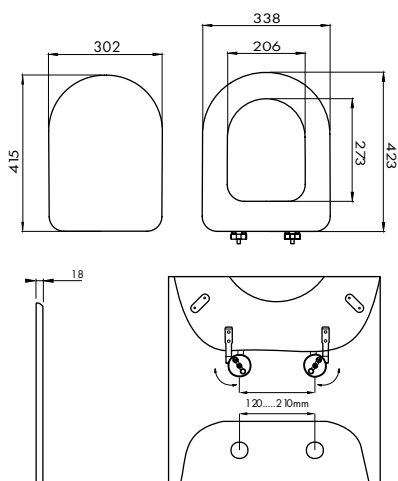

VALENTINA | Code: CWATZ

Hinge type: universal metallic hinge

Color: Glossy White

EAN Code: 5945846000874