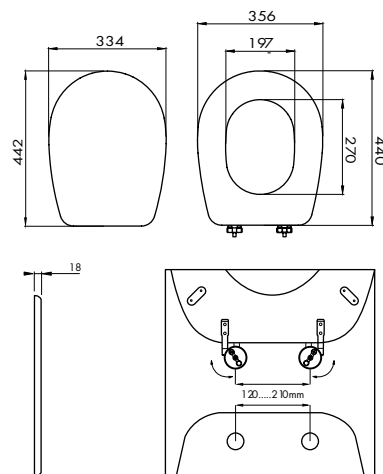

JOLLY | Code: CWATJ

Hinge type: universal metallic hinge

Color: Glossy White

EAN Code: 5945846000706

LIUTO | Code: CWATLIU

Hinge type: universal metallic hinge

Color: Glossy White

EAN Code: 5945846032530