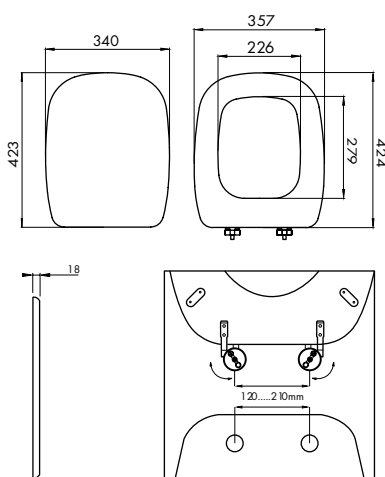

FLEO | Code: CWATFLE

Hinge type: universal metallic hinge

Color: Glossy White

EAN Code: 5945846032523