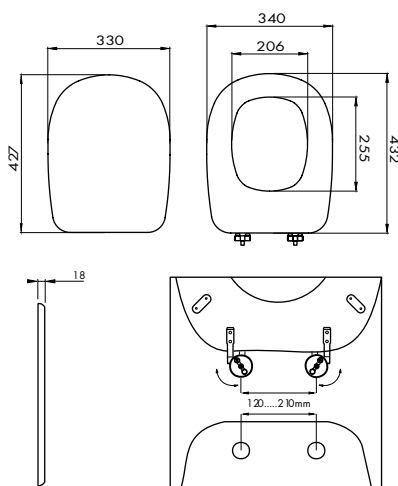

TESI | Code: CWATT/37

Hinge type: universal metallic hinge

Color: Ideal Standard Grey

EAN Code: 5945846056437