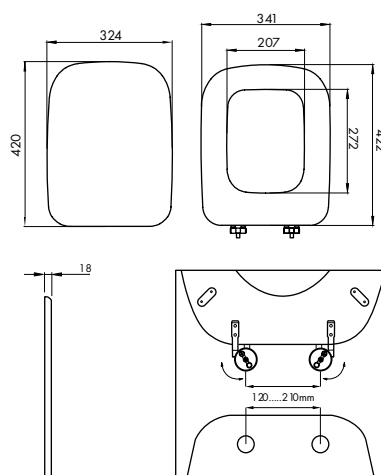

ARETUSA | Code: CWATA

Hinge type: universal metallic hinge

Color: Glossy White

EAN Code: 5945846000621

ALFANA | Code: CWATAL

Hinge type: universal metallic hinge

Color: Glossy White

EAN Code: 5945846063893