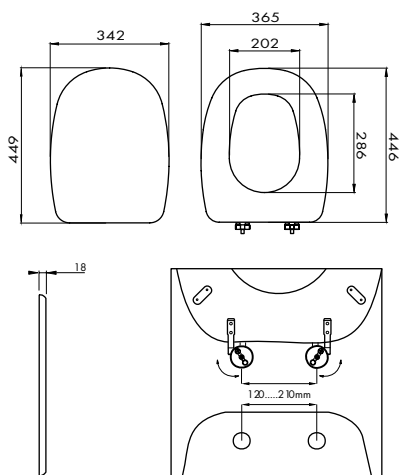

SQUARE | Code: CWATSQ

Hinge type: universal metallic hinge

Color: Glossy White

EAN Code: 5945846000850