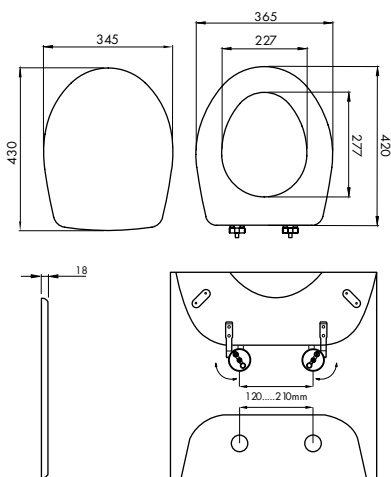

CONCA | Code: CWATCON

Hinge type: "Conca" metallic hinge

Color: Glossy Grey

EAN Code: 5945846000676