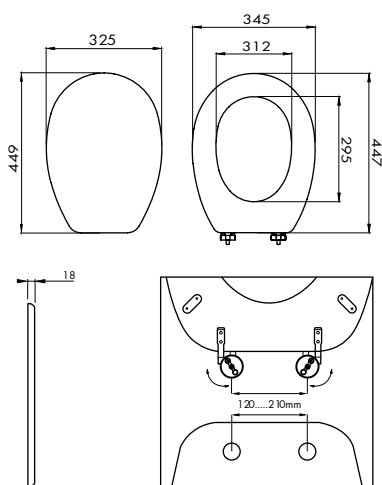

PIEMONTESINA | Code: CWATPIE

Hinge type: universal metallic hinge

Color: Glossy White

EAN Code: 5945846032547