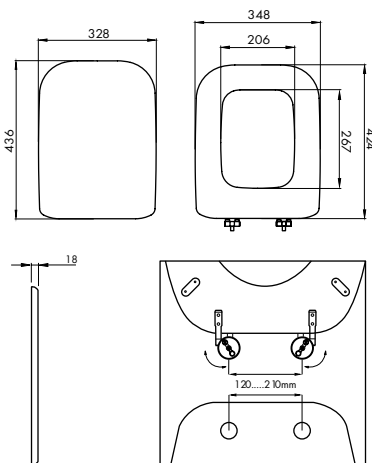

CONCA | Code: CWATCONAU

Hinge type: universal metallic hinge

Color: Glossy White

EAN Code: 5945846032561