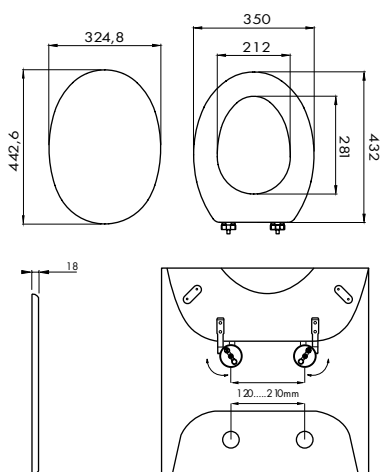

ELLISSE | Code: CWATEL

Hinge type: universal metallic hinge

Color: Glossy White

EAN Code: 5945846058042