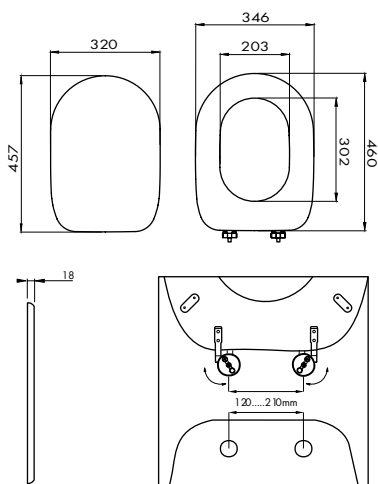

DISABILI | Code: CWATPIL

Hinge type: universal metallic hinge

Color: Glossy White

EAN Code: 5945846058059

SINTESI | Code: CWATS

Hinge type: universal metallic hinge

Color: Glossy White

EAN Code: 5945846000836