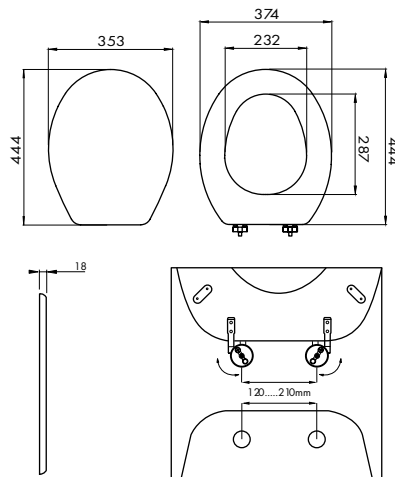

LIUTO | Code: CWATLIU

Hinge type: universal metallic hinge

Color: Glossy White

EAN Code: 5945846032530