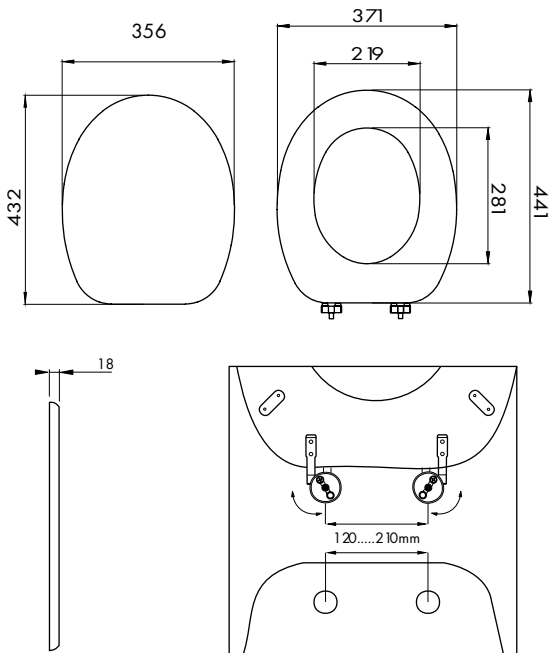

TECHNICAL DRAWING

HINGE

Code: CWAT

Color: Glossy White

Measures: 37.5 x 6 x 44.3 cm

EAN Code: 5945846000492

Code: CWAT01

Color: Glossy Champagne

Measures: 37.5 x 6 x 44.3 cm

EAN Code: 5945846000508

Code: CWAT06

Color: Glossy Light Blue

Measures: 37.5 x 6 x 44.3 cm

EAN Code: 5945846000539

Code: CWAT08

Color: Glossy Electric Blue

Measures: 37.5 x 6 x 44.3 cm

EAN Code: 5945846021121

Code: CWAT31

Color: Glossy Burgundy

Measures: 37.5 x 6 x 44.3 cm

EAN Code: 5945846032493

Code: CWAT34

Color: Glossy Black

Measures: 37.5 x 6 x 44.3 cm

EAN Code: 5945846034220

SPECIAL SHAPES

DESCRIPTION

Savini Due meets a wide range of requirements with a range of toilet seats that have been designed to fit certain toilet bowl models. Each model in the list below is only compatible with certain models, so before you buy a seat, make sure it matches your bowl by looking at the compatibility list available for each of the 22 models.