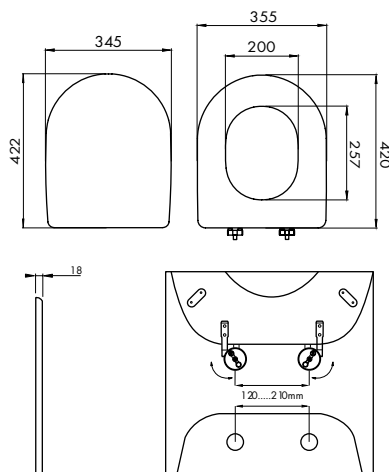

DIANA | Code: CWATDE

Hinge type: universal metallic hinge

Color: Glossy White

EAN Code: 5945846058400

ESEDRA | Code: CWATE

Hinge type: expansive metallic hinge

Color: Glossy White

EAN Code: 5945846003844