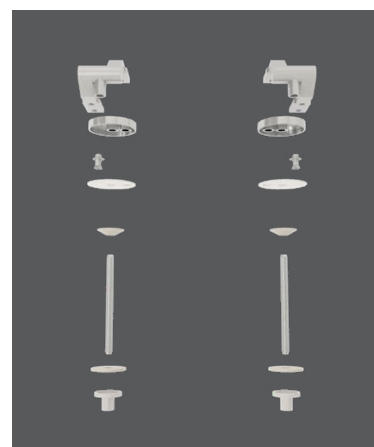

Color: Glossy White

EAN Code: 5945846063886

PIEMONTESINA | Code: CWATPIE

Hinge type: universal metallic hinge

Color: Glossy White

EAN Code: 5945846032547

DISABILI | Code: CWATPIL

Hinge type: universal metallic hinge