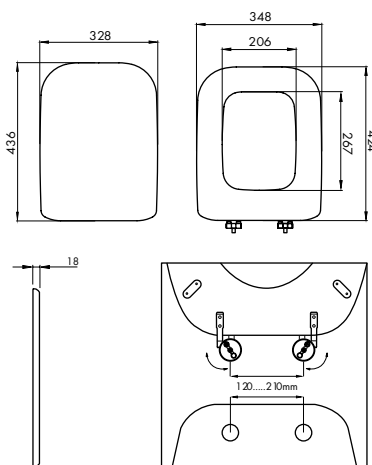

CONCA | Code: CWATCONU

Hinge type: universal metallic hinge

Color: Glossy Grey

EAN Code: 5945846002489

CONCA | Code: CWATCONAU

Hinge type: universal metallic hinge

Color: Glossy White

EAN Code: 5945846032561