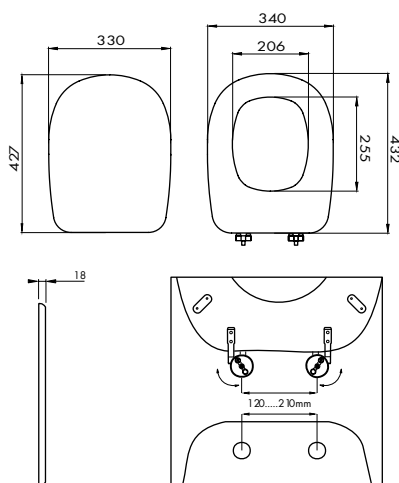

TESI | Code: CWATT

Hinge type: universal metallic hinge

Color: Glossy White

EAN Code: 5945846004537