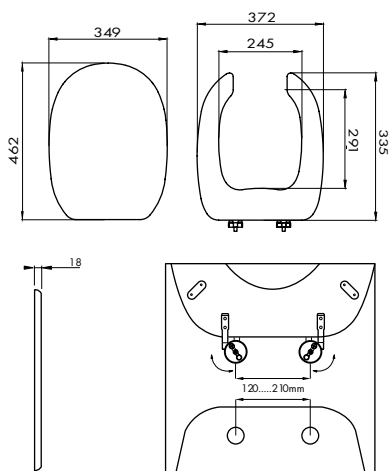

SINTESI | Code: CWATS

Hinge type: universal metallic hinge

Color: Glossy White

EAN Code: 5945846000836