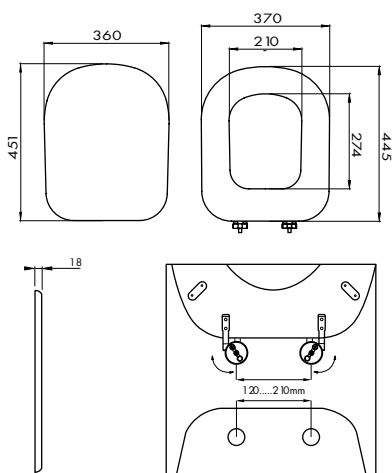

OASI | Code: CWATOASI

Hinge type: universal metallic hinge

Color: Glossy White

EAN Code: 5945846063886